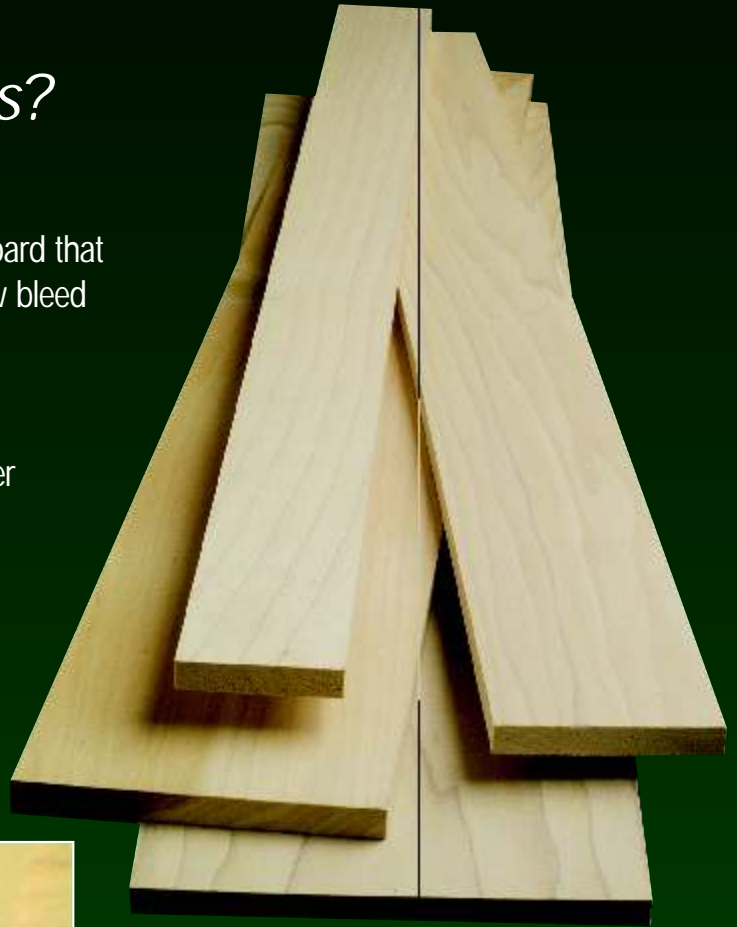

1/2" PREMIUM POPLAR

C & Better S4S Poplar In 1/2" Thickness

Why Weaber Brand 1/2" Premium Poplar Boards?

- **The All Purpose Hardwood Board**
1/2" Premium S4S Poplar is a durable hardwood board that accepts paint or stain equally well and does not allow bleed through like pine.
- **Higher Margin Potential**
You can purchase 1/2" C & Better grade at a D & Better cost and sell at C & Better cost.
- **Customer Acceptance**
The versatility of it's uses has enabled the contractor, remodeler, and the "do it yourself" customer to ask for 1/2" Premium S4S Poplar.

- **Premium Poplar Specifications**
S4S to WWPA specifications
Sized nominally 2" - 12" standard widths
Double end trimmed with a high quality moulded finish, clear one face, two edges

*Weaber, Inc. - The Industry
Standard For Quality!*